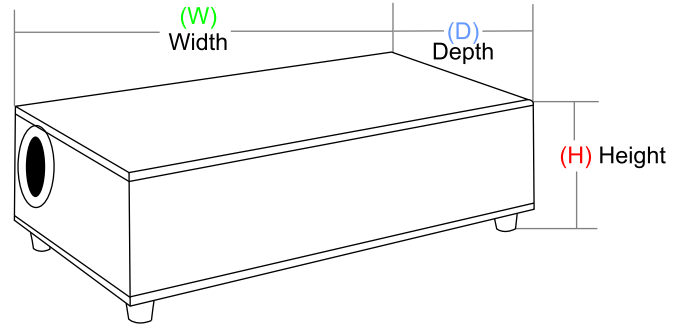

CP8

Special Application Slim Subwoofer

Model:
 CP8

CP8

(H) Height w/ legs	192mm - legs: 38mm
(W) Width	305mm
(D) Depth	601mm

Winner of 2009 Exclte Award
 from Custom Retailer Magazine

2010 International CES Innovations
 Design & Engineering Award Honoree

OBJECTIVE

The Couch Potato (CP8) is a self-powered subwoofer that allows the user to deliver massive fast bass into their seating position.

With an integral high-power 300 Watts MAX amplifier, the CP8 subwoofer provides for an RCA input, high level input with a crossed high level output. CP8 high output level is designed to match typical satellite speaker systems and to enhance overall sound quality and performance for your system.

SPECIAL FEATURES & HIGHLIGHTS

- Built in 150-Watt high efficiency Class "A/B" amplifier
- 8" long throw, premium down firing subwoofer
- Convenient compact size
- Auto ON, signal detection circuitry
- Works great for all sub applications
- Versatile set-up options with broad compatibility
- Selective variable crossover
- 180° phase inverting switch
- Speaker level input - up to 10 Volts
- RCA level (low) audio input
- Unobtrusive & easy to position