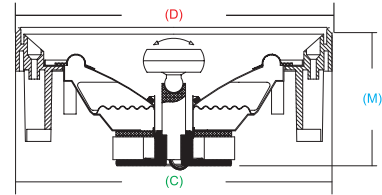

## 2-Way In-Ceiling Speakers

A seamless blend of high-end audio & interior design

Model:  
ECS-6.5

Model:  
ECS-8.0

ECS-6.5                      ECS-8.0

(D) Diameter	8 9/16" (217mm)	10-1/2" (267mm)
(C) Cut Out Hole	7-7/8" (200mm)	9-1/2" (240mm)
(M) Mounting Depth	4 5/16" (110mm)	4-7/8" (124mm)