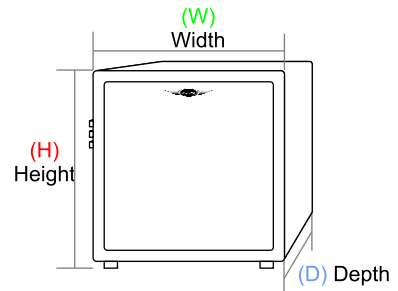

# MiniMe P8 & P8W

Passive Tuned Powered Mini Subwoofer

Model:  
MiniMe P8

Model:  
MiniMe P8W

9" Cube

MiniMe P8/P8White

(H) Height w/ feet	10-1/4" (260.4mm)
(W) Width	9-3/4" (247.7mm)
(D) Depth	11-3/8" (289mm)

## OBJECTIVE

The MiniMe P8 is built for those who love to experience music and movies at full throttle but do not have the necessary space for the full size subwoofers.

Earthquake's MiniMe P8 subwoofers bring vibrance to town homes, condos and apartments that definitely do not have the space or tolerance for 12" and 15" subwoofer systems. Additionally, the can be added to RV's and yachts for a high-end performance that will fit just about anywhere.

## INTENDED USE

- ✓ Contractors, Custom Installers & Retailers
- ✓ Rooms up to 18' x 28' x 8'
- ✓ Home Theaters & 2-Channel Music Systems
- ✓ Town Homes/Condos/Apartments
- ✓ RVs & Yachts